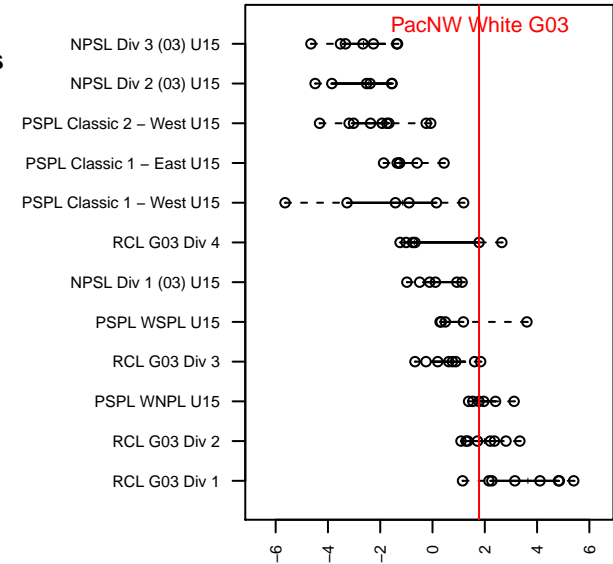

PacNW White G03

Pacific Northwest SC
 Tukwila, WA
 G03 total strength=1533
 attack=13.58 defense=11.83
 fall league = RCL G03 Div 4

alt names used:
 PACIFIC NORTHWEST PACNW 03 WHITE (W.
 PacNW G03 White C
 PacNW G03 White C

Venues played:
 2017 RVS Classic GU15-16
 2017 Oswego Nike Cup Bronze U15
 2017 RCL G03 Div 4
 2017 PacNW Winter Classic 2003 Premier 2

PacNW White G03
 Dots are actual minus expected GF (blue circles) and GA (red triangles).
 Blue line is smoothed change in attack strength. Red is smoothed change in defense strength.

**attack and defense variance (black dot)
relative to other teams
and top 10 in region**

**attack and defense rating
relative to others at age
and all opponents in last 13 months**

Performance relative to 13 month average