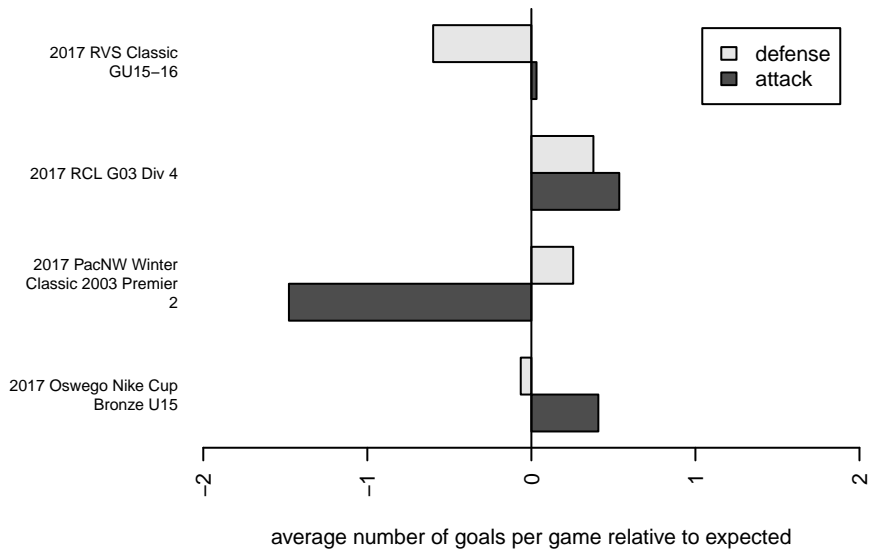

Venues played:
 2017 RVS Classic GU15-16
 2017 Oswego Nike Cup Bronze U15
 2017 RCL G03 Div 4
 2017 PacNW Winter Classic 2003 Premier 2

PacNW White G03
 Dots are actual minus expected GF (blue circles) and GA (red triangles).
 Blue line is smoothed change in attack strength. Red is smoothed change in defense strength.

**attack and defense variance (black dot)
relative to other teams
and top 10 in region**

**attack and defense rating
relative to others at age
and all opponents in last 13 months**

Performance relative to 13 month average