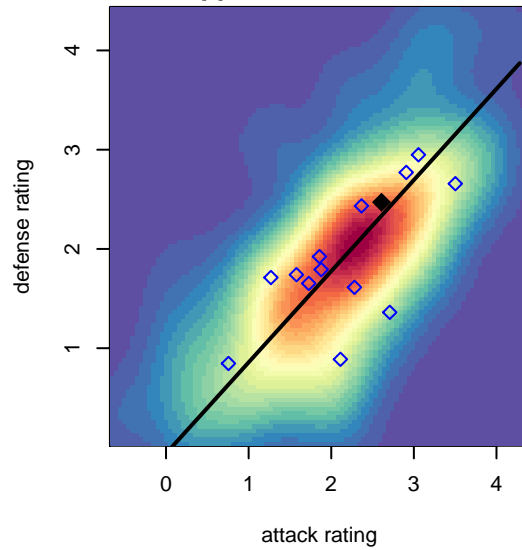

PacNW White G03

Pacific Northwest SC
 Tukwila, WA
 G03 total strength=1533
 attack=13.58 defense=11.83
 fall league = RCL G03 Div 4

alt names used:
 PACIFIC NORTHWEST PACNW 03 WHITE (W.
 PacNW G03 White C
 PacNW G03 White C

Venues played:
 2017 RVS Classic GU15-16
 2017 Oswego Nike Cup Bronze U15
 2017 RCL G03 Div 4
 2017 PacNW Winter Classic 2003 Premier 2

PacNW White G03
 Dots are actual minus expected GF (blue circles) and GA (red triangles).
 Blue line is smoothed change in attack strength. Red is smoothed change in defense strength.

**attack and defense variance (black dot)
relative to other teams
and top 10 in region**

**attack and defense rating
relative to others at age
and all opponents in last 13 months**

Performance relative to 13 month average