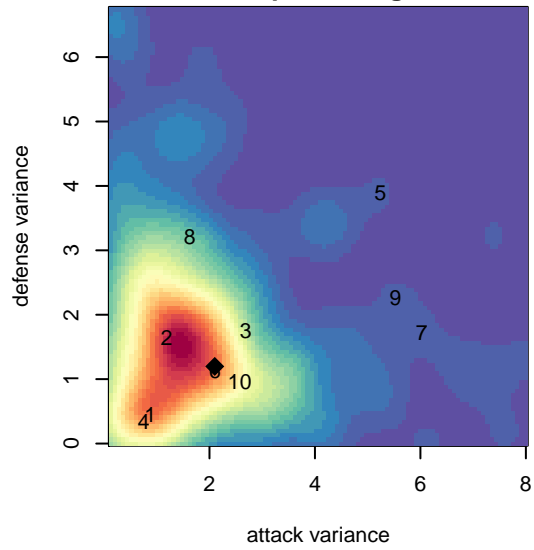

PacNW White G03

Pacific Northwest SC
 Tukwila, WA
 G03 total strength=1533
 attack=13.58 defense=11.83
 fall league = RCL G03 Div 4

alt names used:
 PACIFIC NORTHWEST PACNW 03 WHITE (W.
 PacNW G03 White C
 PacNW G03 White C

Venues played:
 2017 RVS Classic GU15-16
 2017 Oswego Nike Cup Bronze U15
 2017 RCL G03 Div 4
 2017 PacNW Winter Classic 2003 Premier 2

PacNW White G03
 Dots are actual minus expected GF (blue circles) and GA (red triangles).
 Blue line is smoothed change in attack strength. Red is smoothed change in defense strength.

**attack and defense variance (black dot)
relative to other teams
and top 10 in region**

**attack and defense rating
relative to others at age
and all opponents in last 13 months**

Performance relative to 13 month average