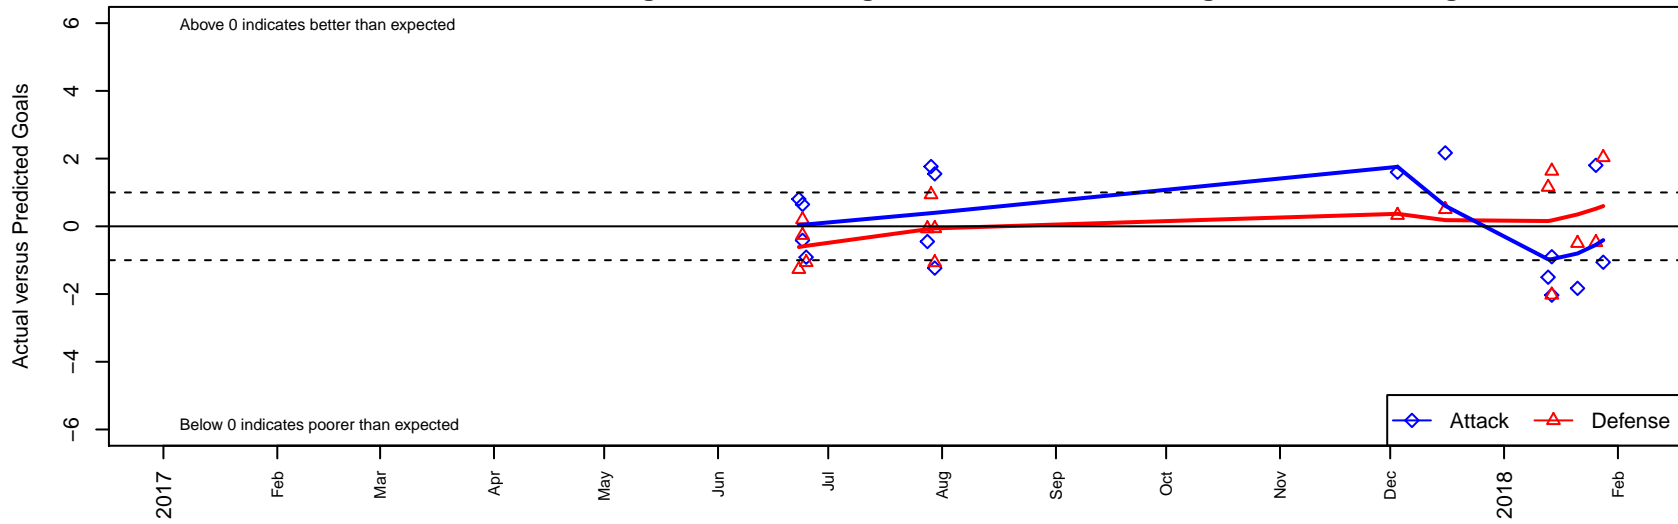

PacNW White G03

Pacific Northwest SC
 Tukwila, WA
 G03 total strength=1533
 attack=13.58 defense=11.83
 fall league = RCL G03 Div 4

alt names used:
 PACIFIC NORTHWEST PACNW 03 WHITE (W.
 PacNW G03 White C
 PacNW G03 White C

Venues played:
 2017 RVS Classic GU15-16
 2017 Oswego Nike Cup Bronze U15
 2017 RCL G03 Div 4
 2017 PacNW Winter Classic 2003 Premier 2

PacNW White G03
 Dots are actual minus expected GF (blue circles) and GA (red triangles).
 Blue line is smoothed change in attack strength. Red is smoothed change in defense strength.

**attack and defense variance (black dot)
relative to other teams
and top 10 in region**

**attack and defense rating
relative to others at age
and all opponents in last 13 months**

Performance relative to 13 month average